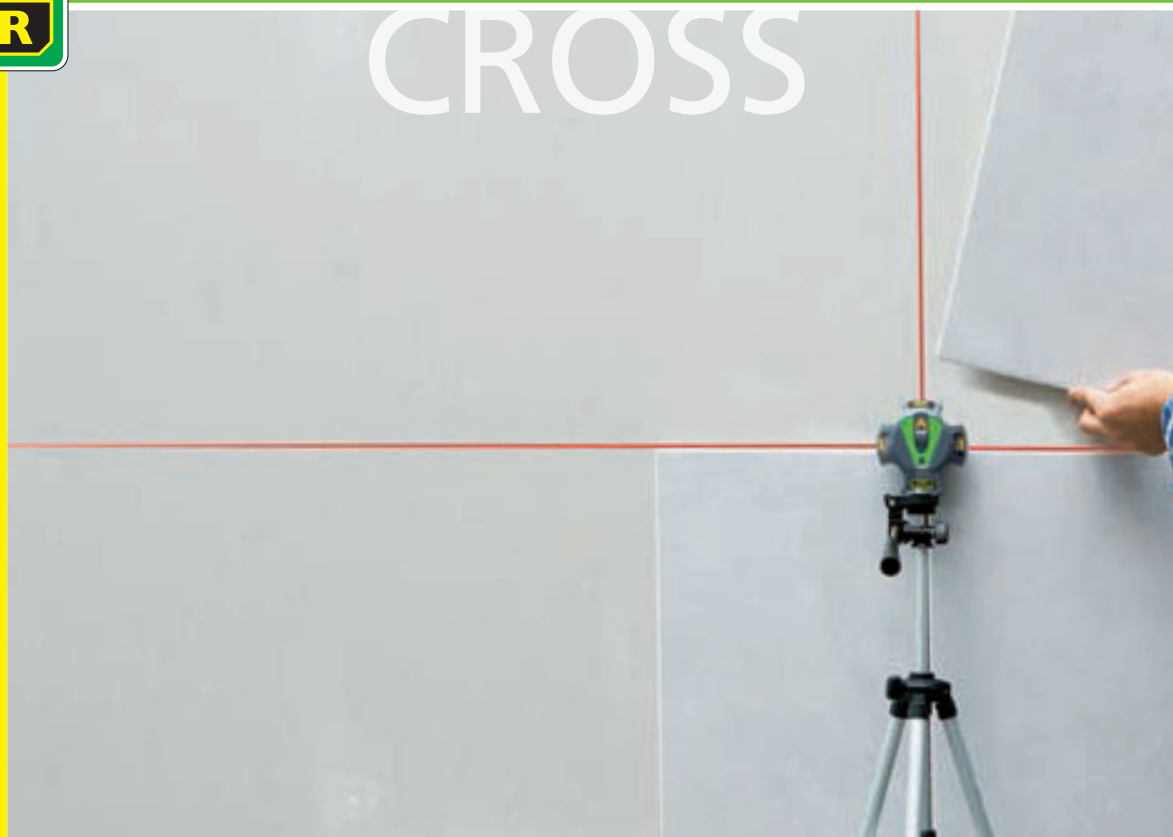

**BURG
WÄCHTER**

profi
scale

Precision wins!

CROSS

precision
±1,25 %

ProfiScale CROSS

Cross line laser level with tripod

The tool for straight lines.

In the future there will be nothing in your home which is not hanging straight. Align your furniture ①, pictures ②, borders and tiles ③ the easy way. The lasers in the ProfiScale CROSS cross line laser level are self-

adjusting and show horizontal and vertical lines up to 20 metres long. You'll have both hands free at all times – whether the device is suspended, standing upright or placed on the tripod ④.

*It is now so easy
to straighten
tiles, pictures and
mirrors properly.*